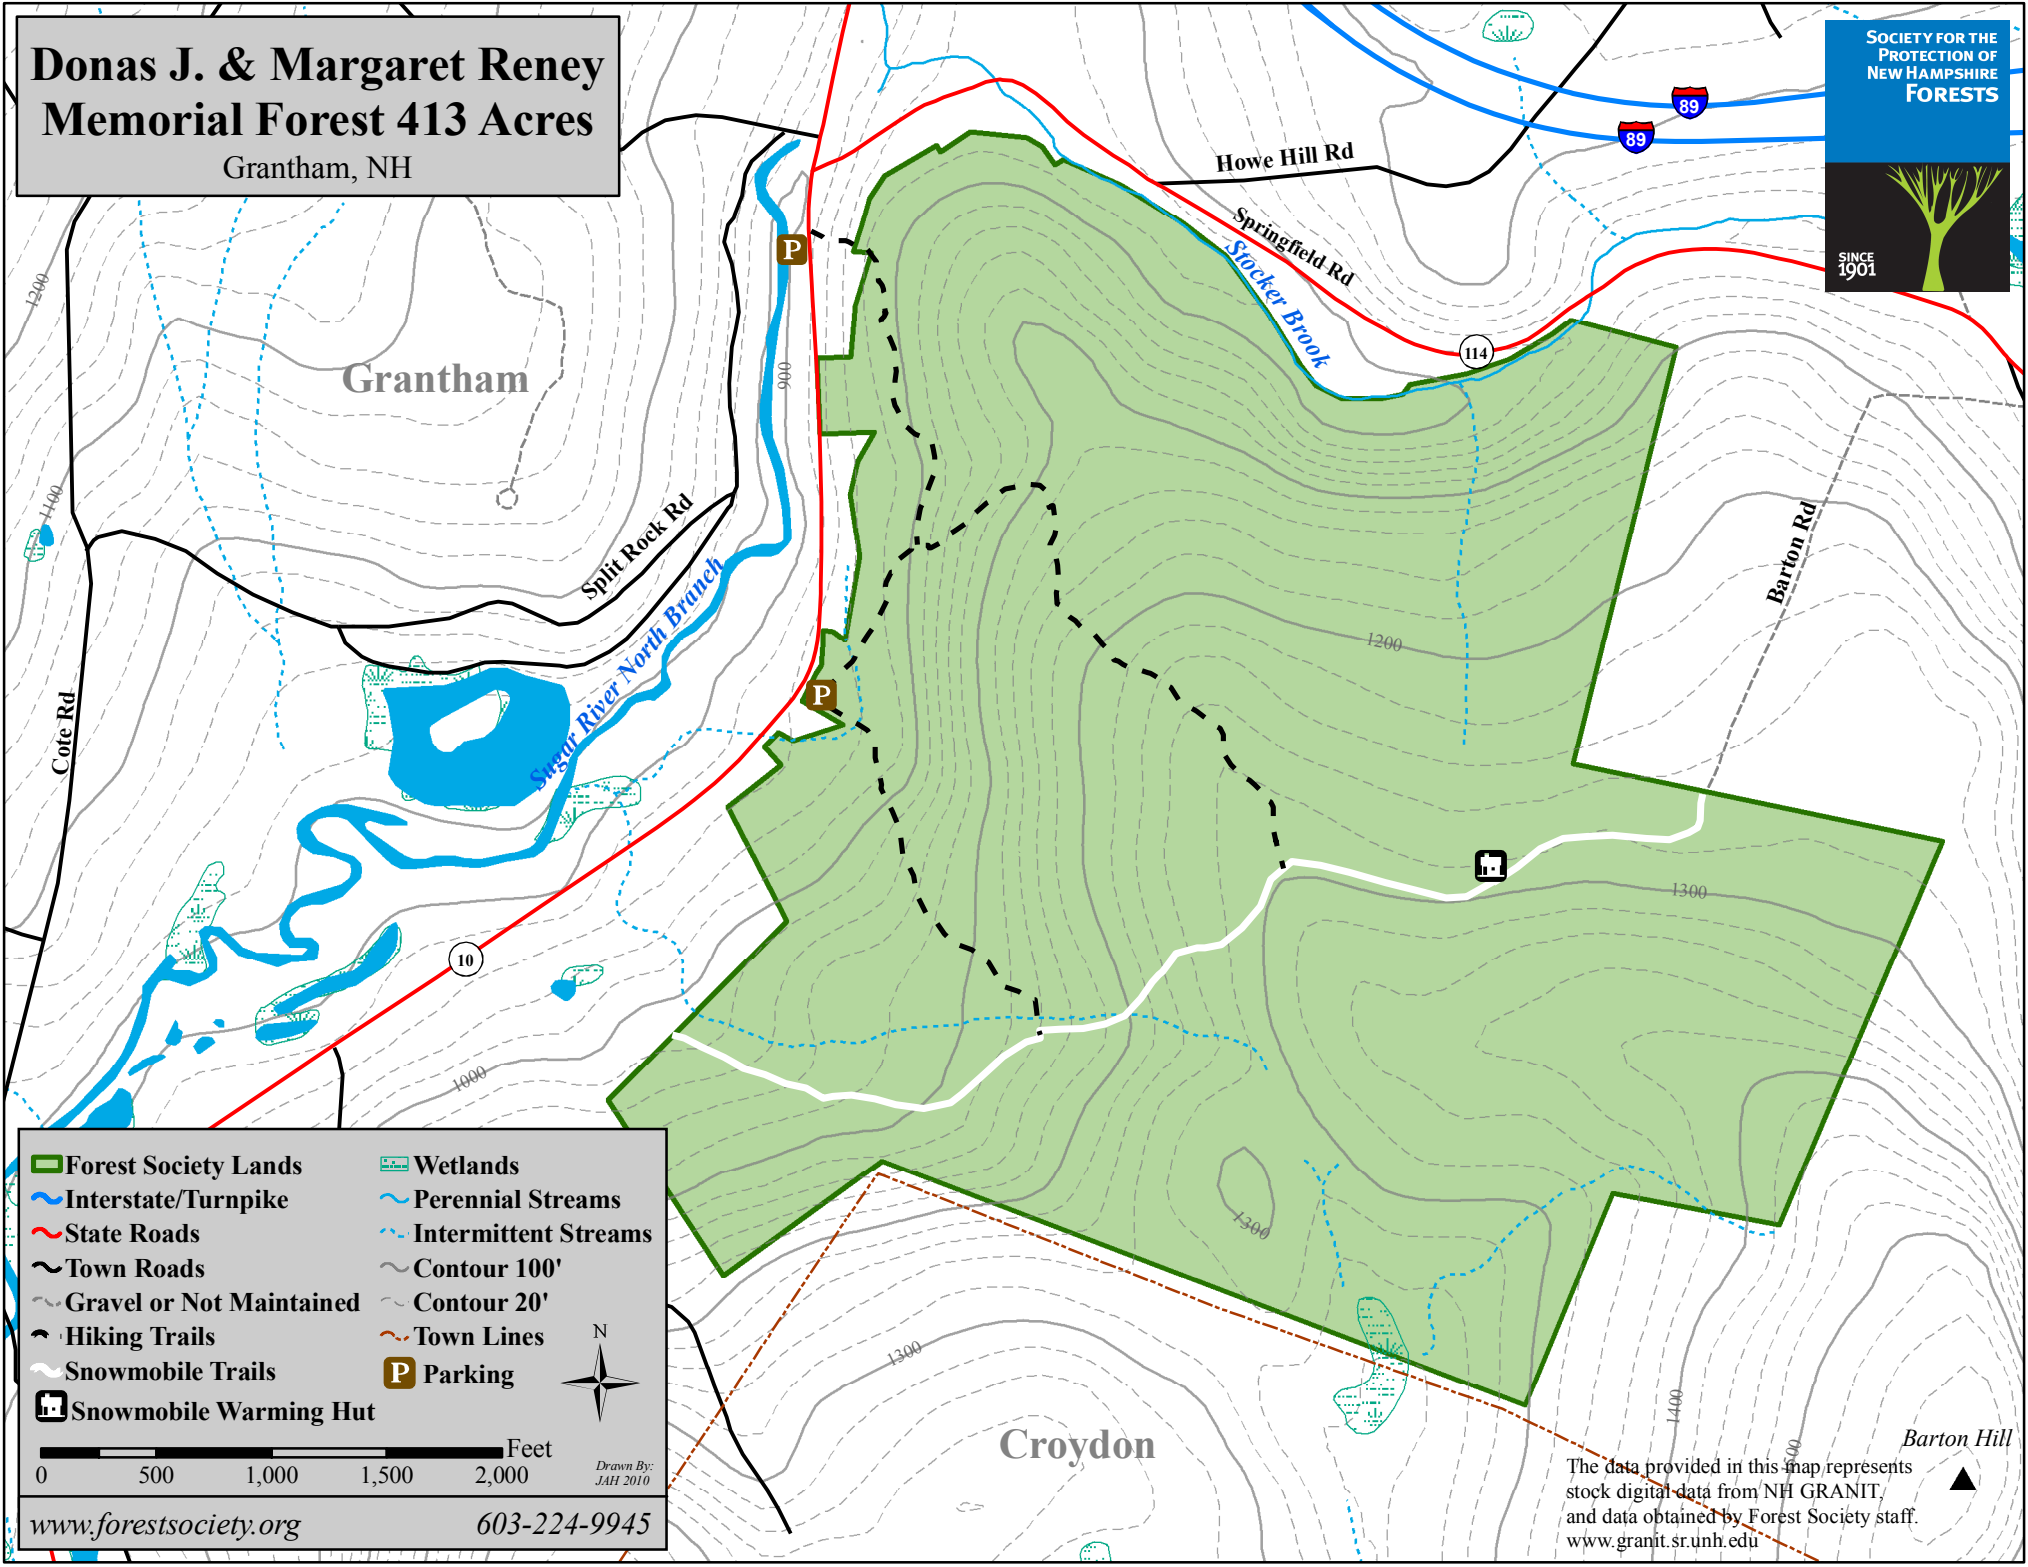

Donas J. & Margaret Roney Memorial Forest 413 Acres

Grantham, NH

SOCIETY FOR THE
PROTECTION OF
NEW HAMPSHIRE
FORESTS

Forest Society Lands	Wetlands
Interstate/Turnpike	Perennial Streams
State Roads	Intermittent Streams
Town Roads	Contour 100'
Gravel or Not Maintained	Contour 20'
Hiking Trails	Town Lines
Snowmobile Trails	Parking
Snowmobile Warming Hut	

0 500 1,000 1,500 2,000 Feet

www.forestociety.org 603-224-9945

The data provided in this map represents stock digital data from NH GRANIT and data obtained by Forest Society staff.
www.granit.sr.unh.edu